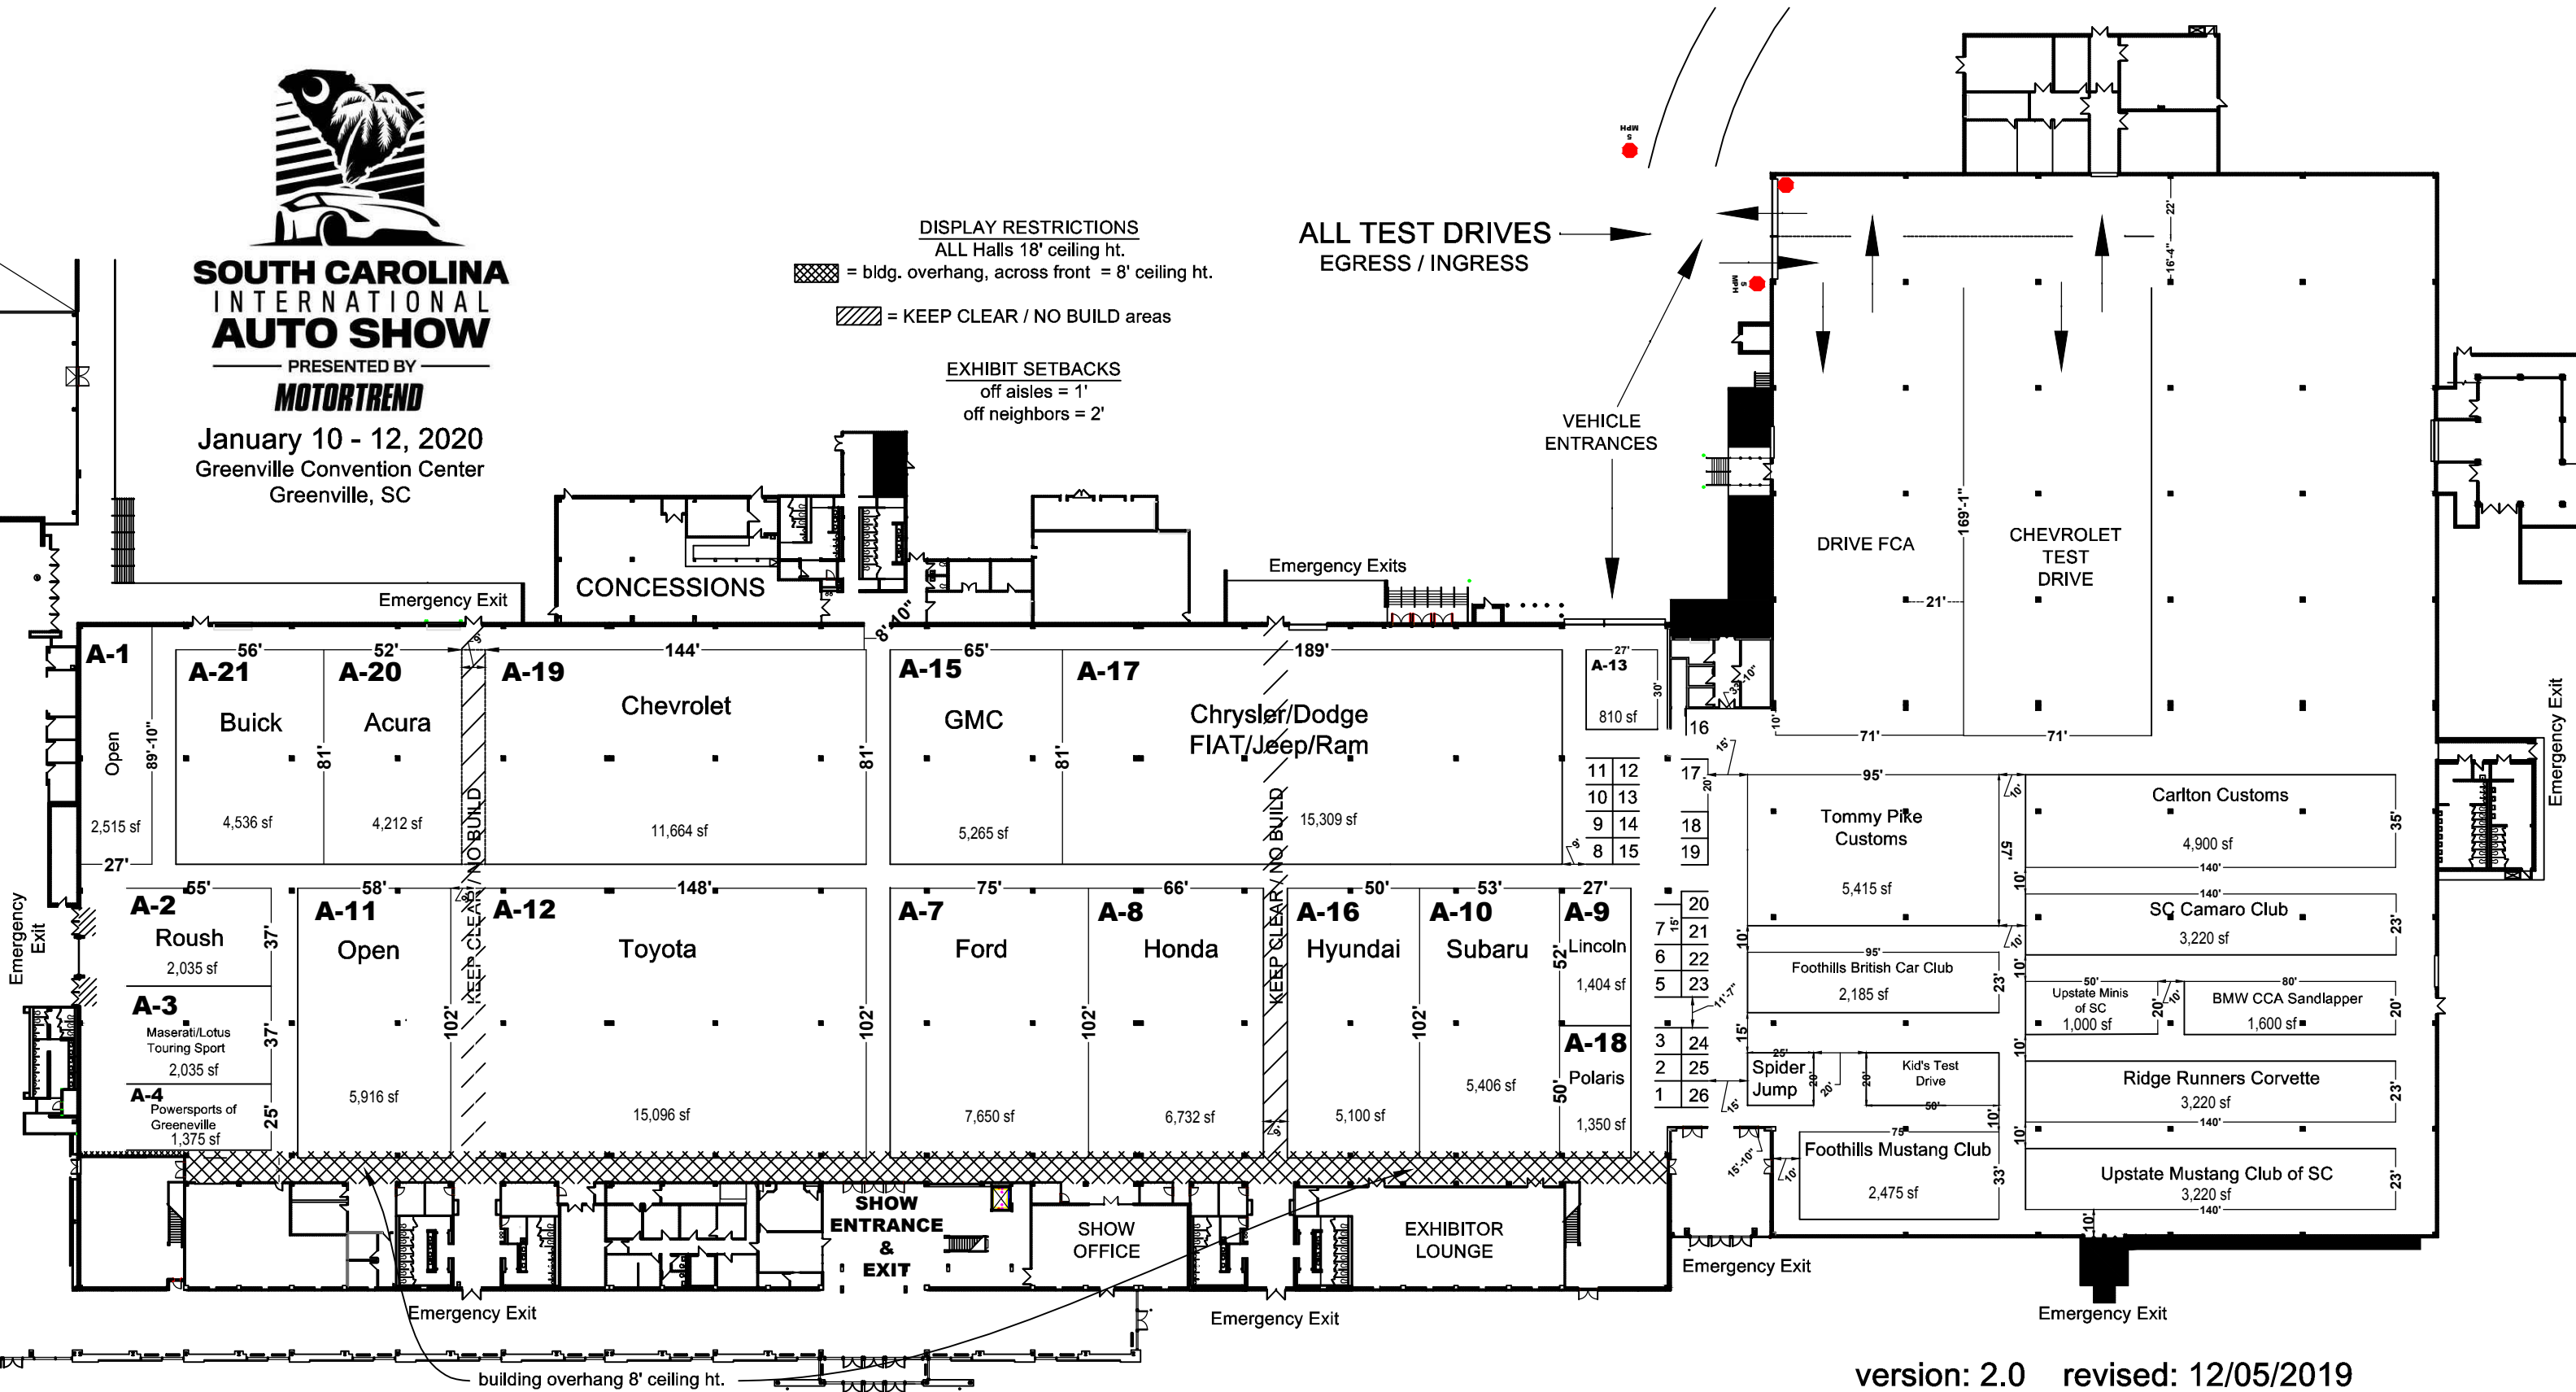

### DISPLAY RESTRICTIONS

ALL Halls 18' ceiling ht.  
= bldg. overhang, across front = 8' ceiling ht.

= KEEP CLEAR / NO BUILD areas

### EXHIBIT SETBACKS

off aisles = 1'  
off neighbors = 2'

ALL TEST DRIVES  
EGRESS / INGRESS

VEHICLE  
ENTRANCES

building overhang 8' ceiling ht.

version: 2.0 revised: 12/05/2019