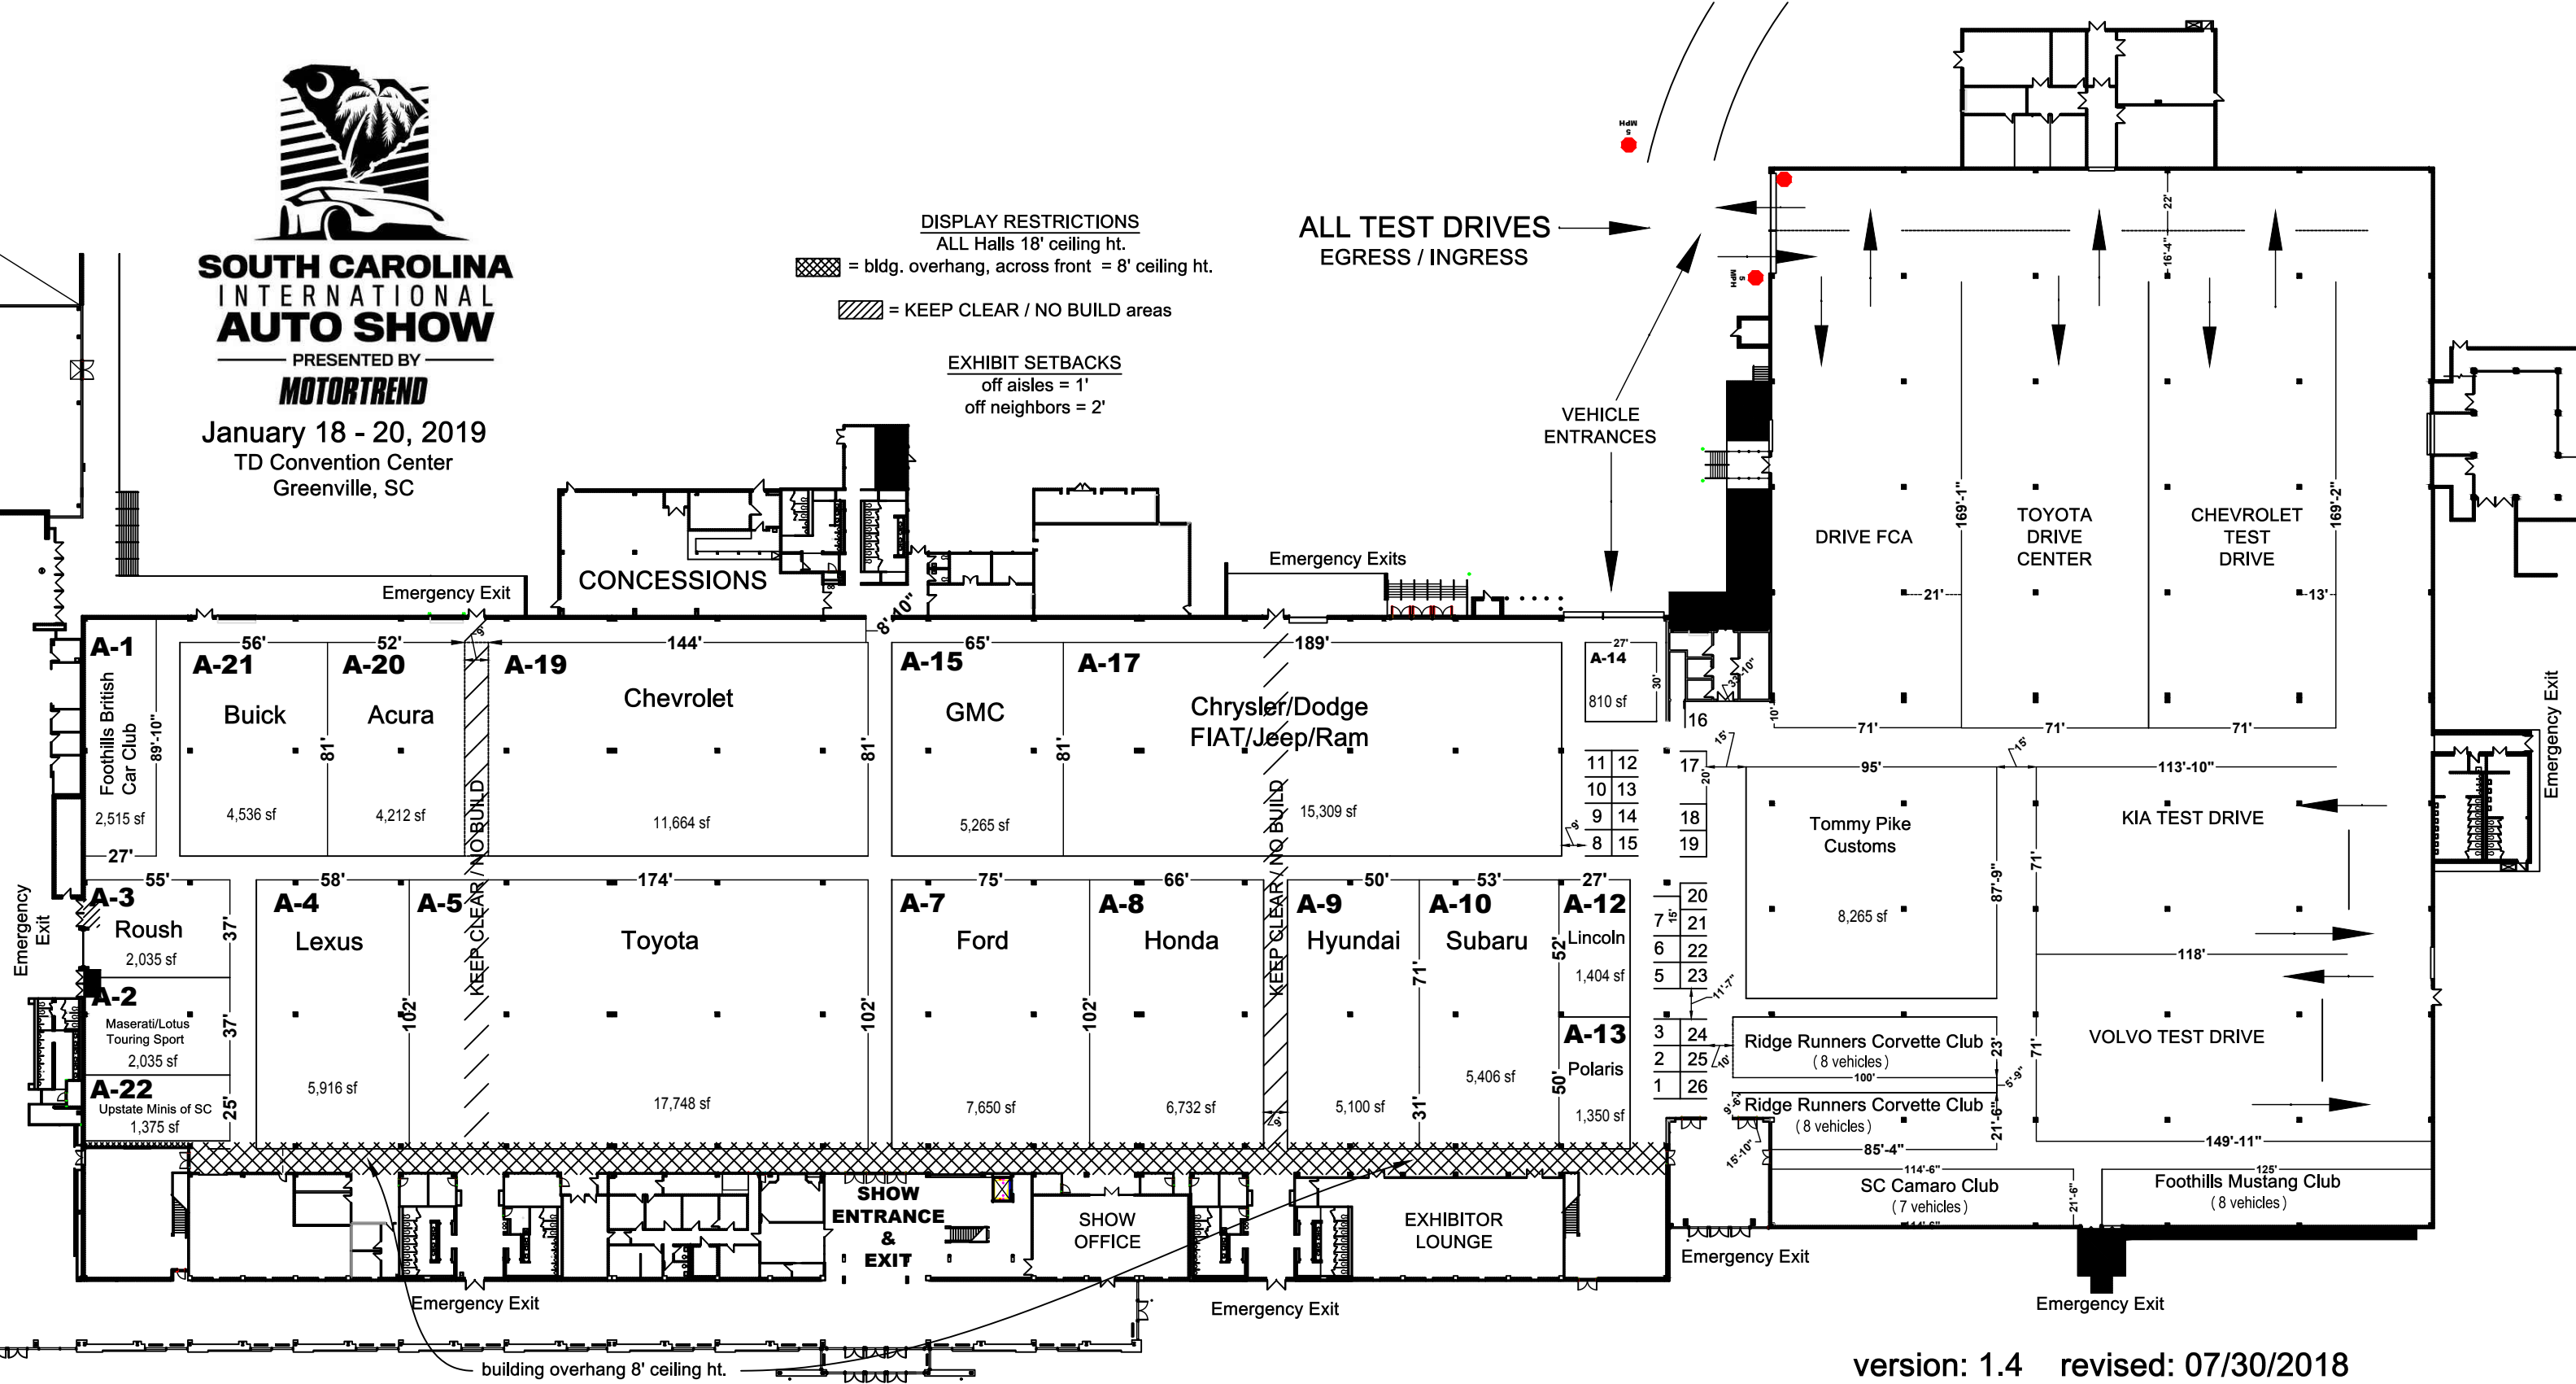

SOUTH CAROLINA INTERNATIONAL AUTO SHOW

PRESENTED BY **MOTORTREND**

January 18 - 20, 2019
TD Convention Center
Greenville, SC

DISPLAY RESTRICTIONS
ALL Halls 18' ceiling ht.
[Cross-hatch pattern] = bldg. overhang, across front = 8' ceiling ht.
[Diagonal lines pattern] = KEEP CLEAR / NO BUILD areas

EXHIBIT SETBACKS
off aisles = 1'
off neighbors = 2'

ALL TEST DRIVES
EGRESS / INGRESS

VEHICLE ENTRANCES

building overhang 8' ceiling ht.