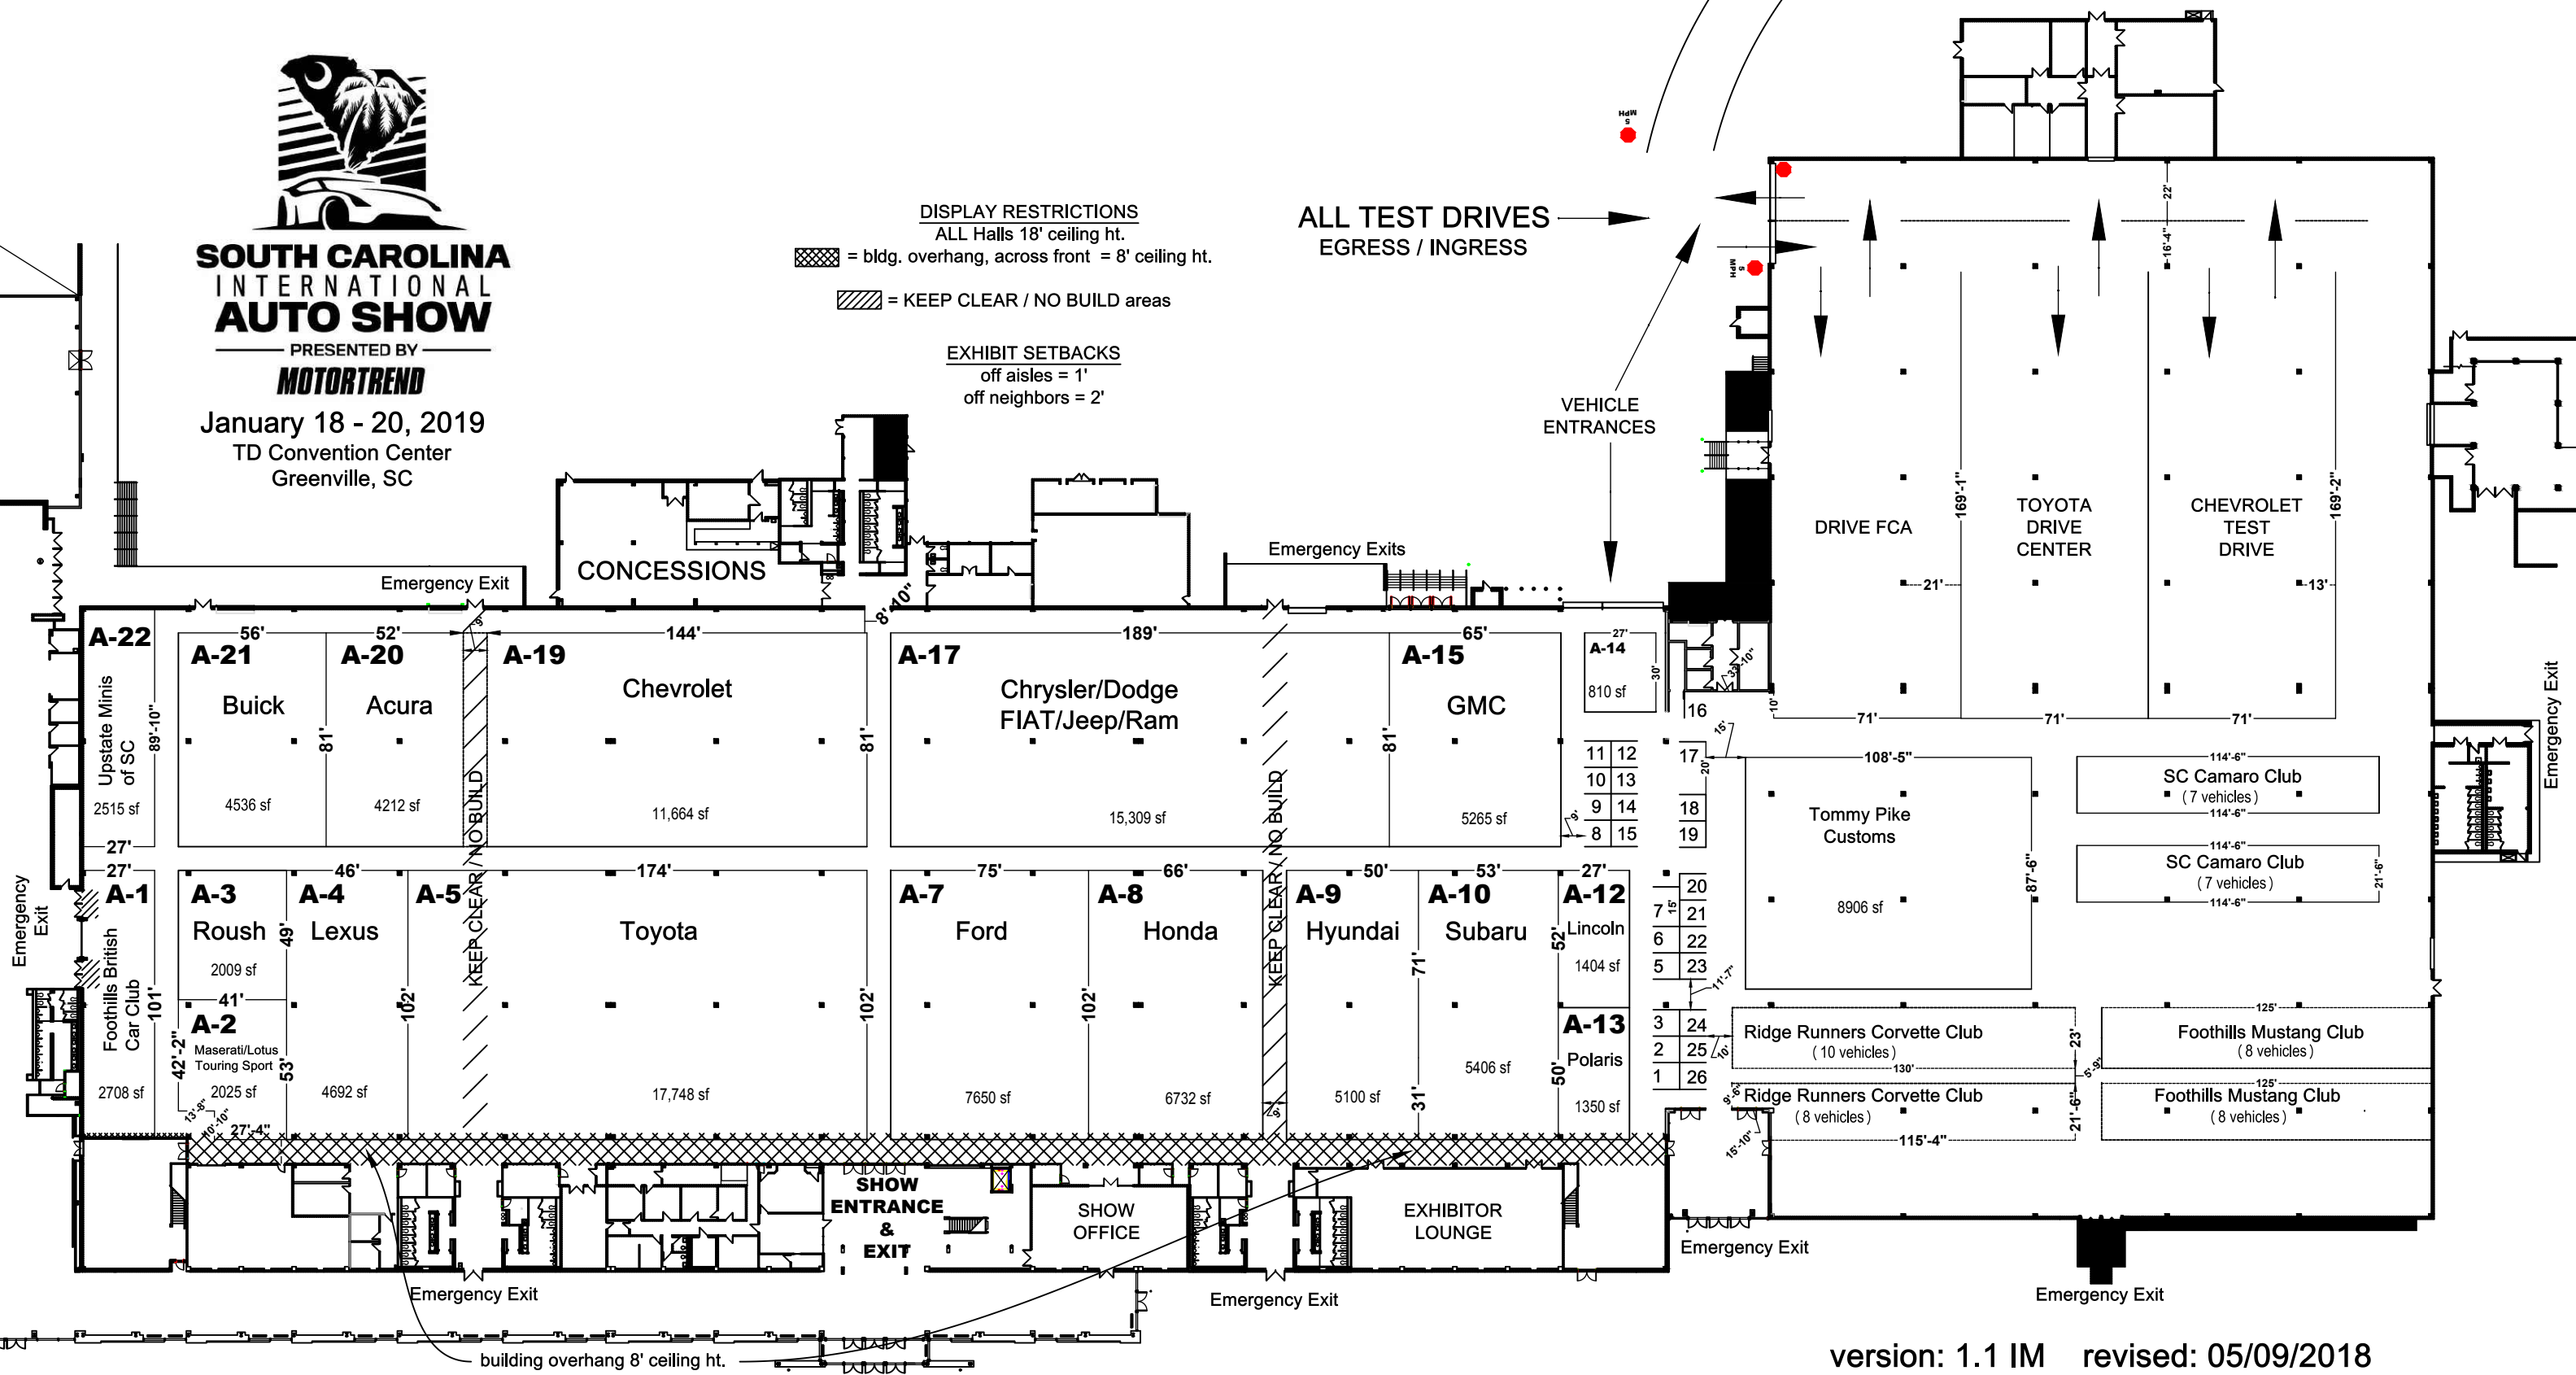

**SOUTH CAROLINA  
INTERNATIONAL  
AUTO SHOW**  
PRESENTED BY  
**MOTORTREND**  
January 18 - 20, 2019  
TD Convention Center  
Greenville, SC

**DISPLAY RESTRICTIONS**  
ALL Halls 18' ceiling ht.  
[Cross-hatched box] = bldg. overhang, across front = 8' ceiling ht.  
[Hatched box] = KEEP CLEAR / NO BUILD areas

**EXHIBIT SETBACKS**  
off aisles = 1'  
off neighbors = 2'

**ALL TEST DRIVES  
EGRESS / INGRESS**

VEHICLE  
ENTRANCES

version: 1.1 IM revised: 05/09/2018