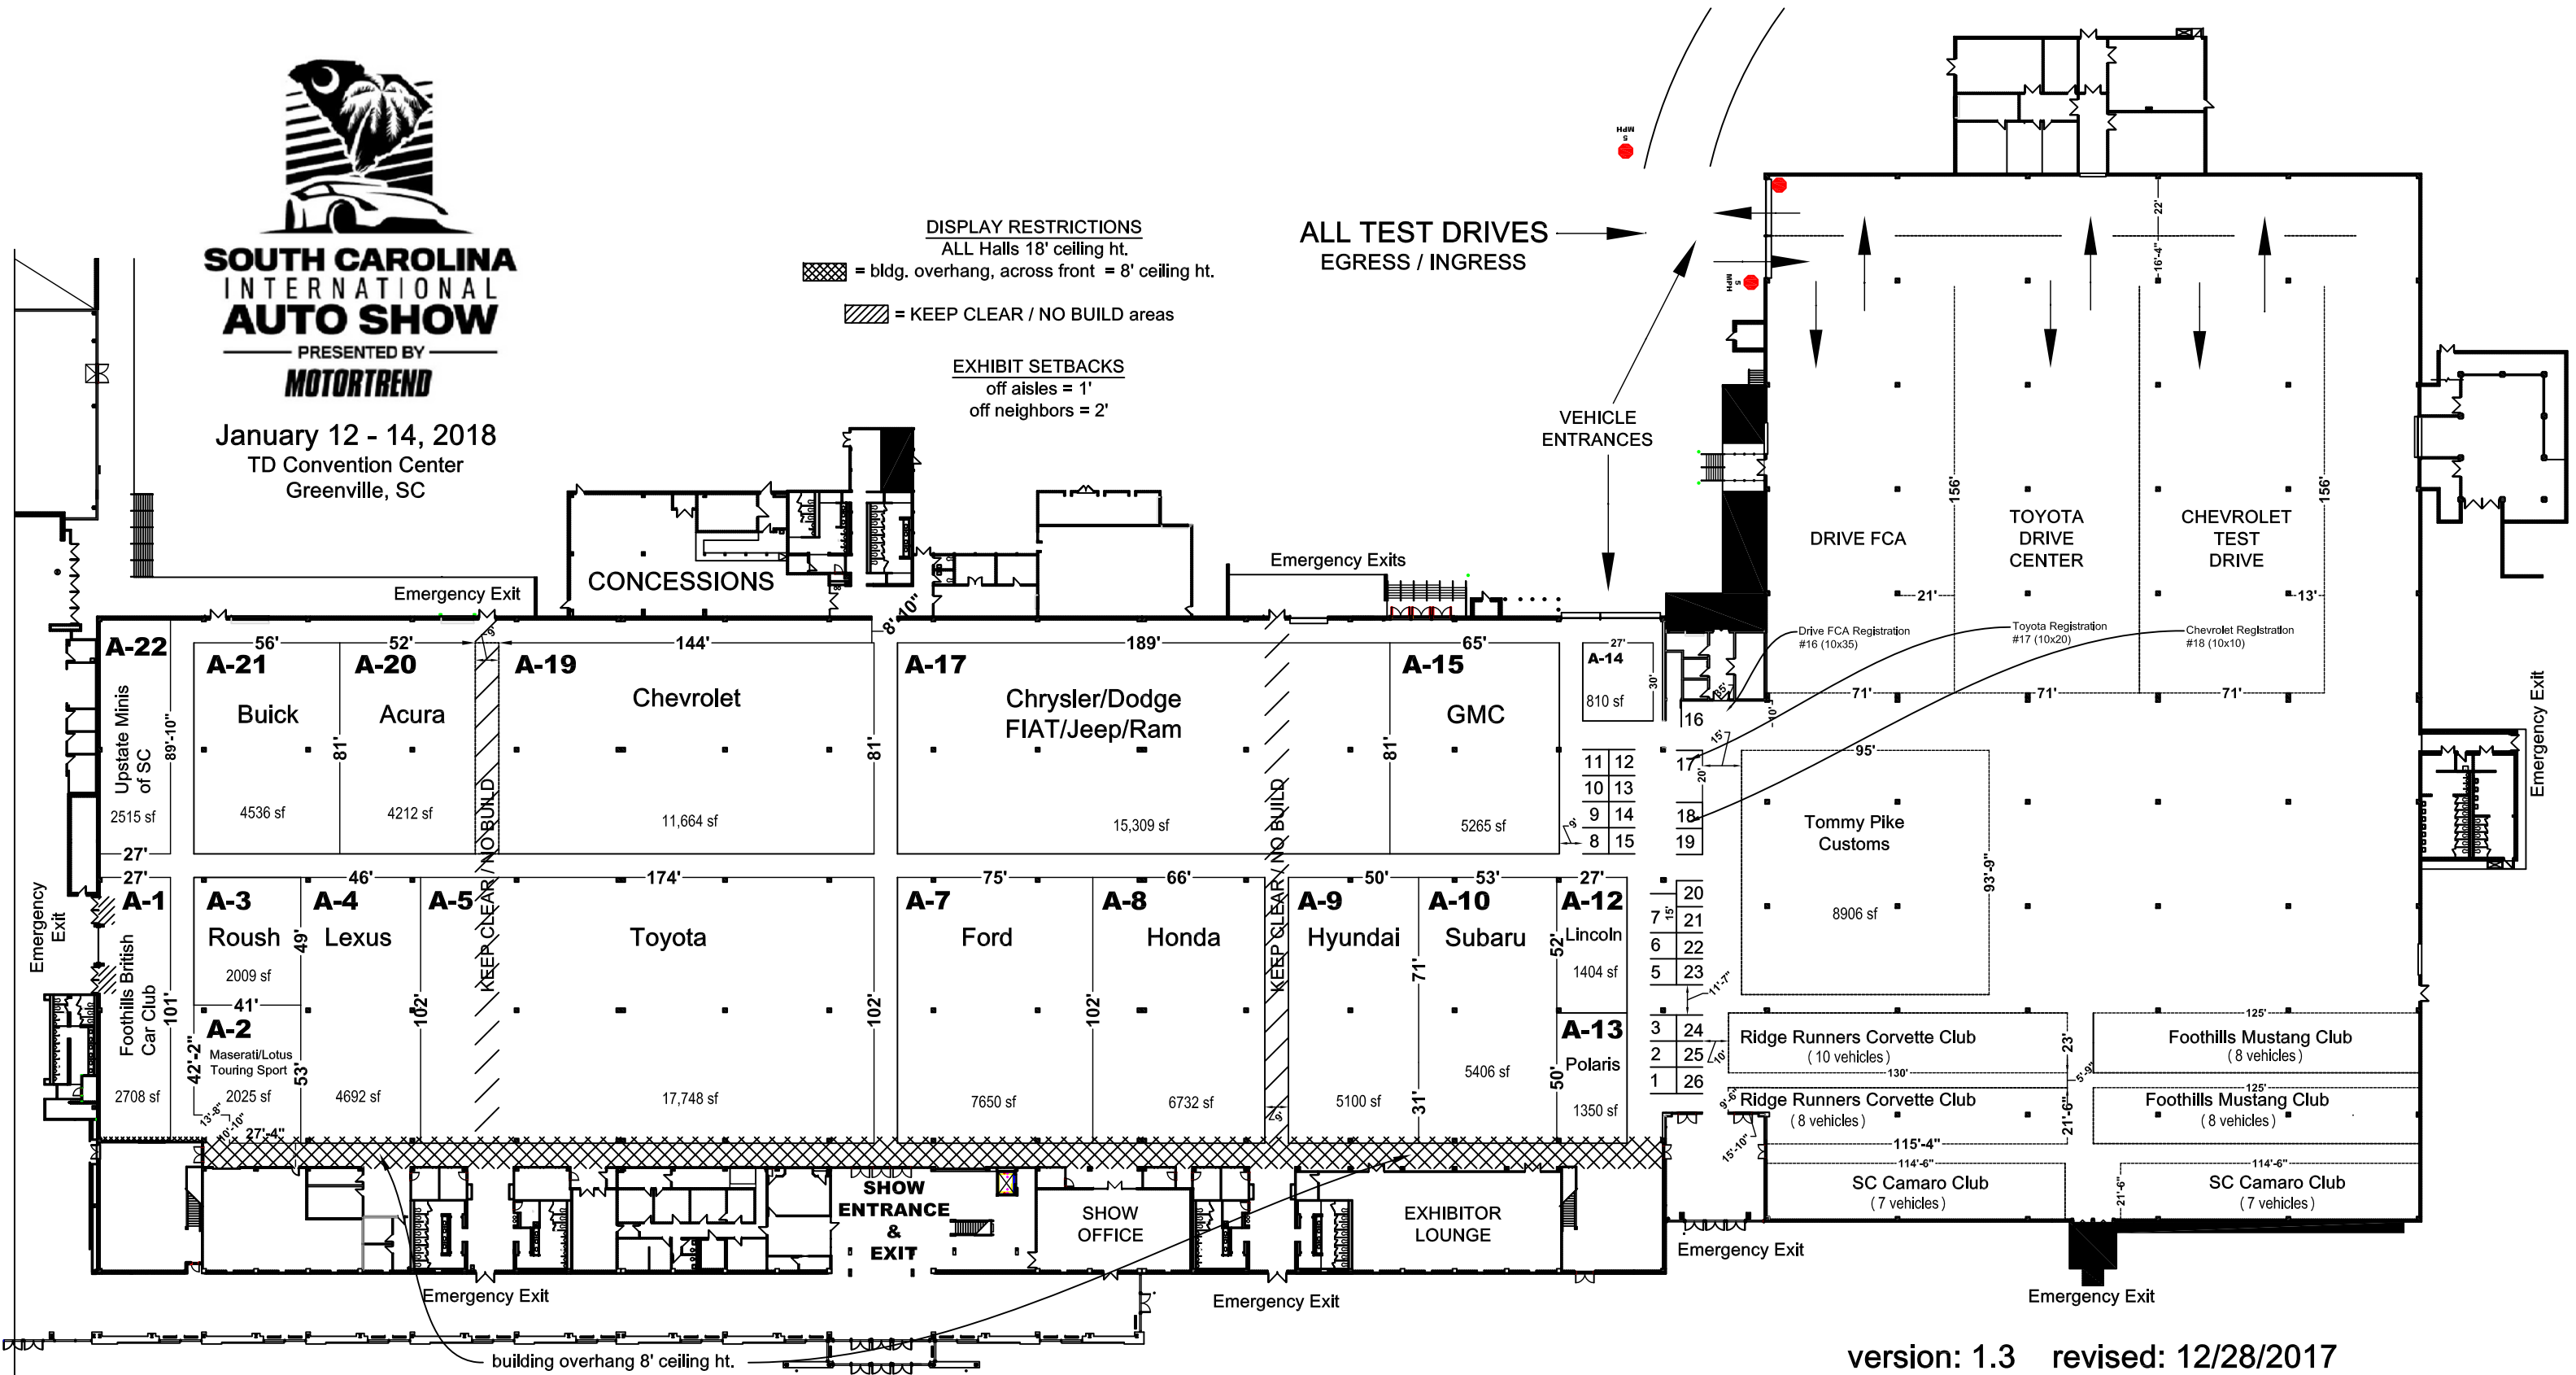

SOUTH CAROLINA INTERNATIONAL AUTO SHOW

PRESENTED BY
MOTORTREND

January 12 - 14, 2018
TD Convention Center
Greenville, SC

DISPLAY RESTRICTIONS

ALL Halls 18' ceiling ht.

▨ = bldg. overhang, across front = 8' ceiling ht.

▨ = KEEP CLEAR / NO BUILD areas

EXHIBIT SETBACKS

off aisles = 1'

off neighbors = 2'

ALL TEST DRIVES
EGRESS / INGRESS

VEHICLE
ENTRANCES

version: 1.3 revised: 12/28/2017