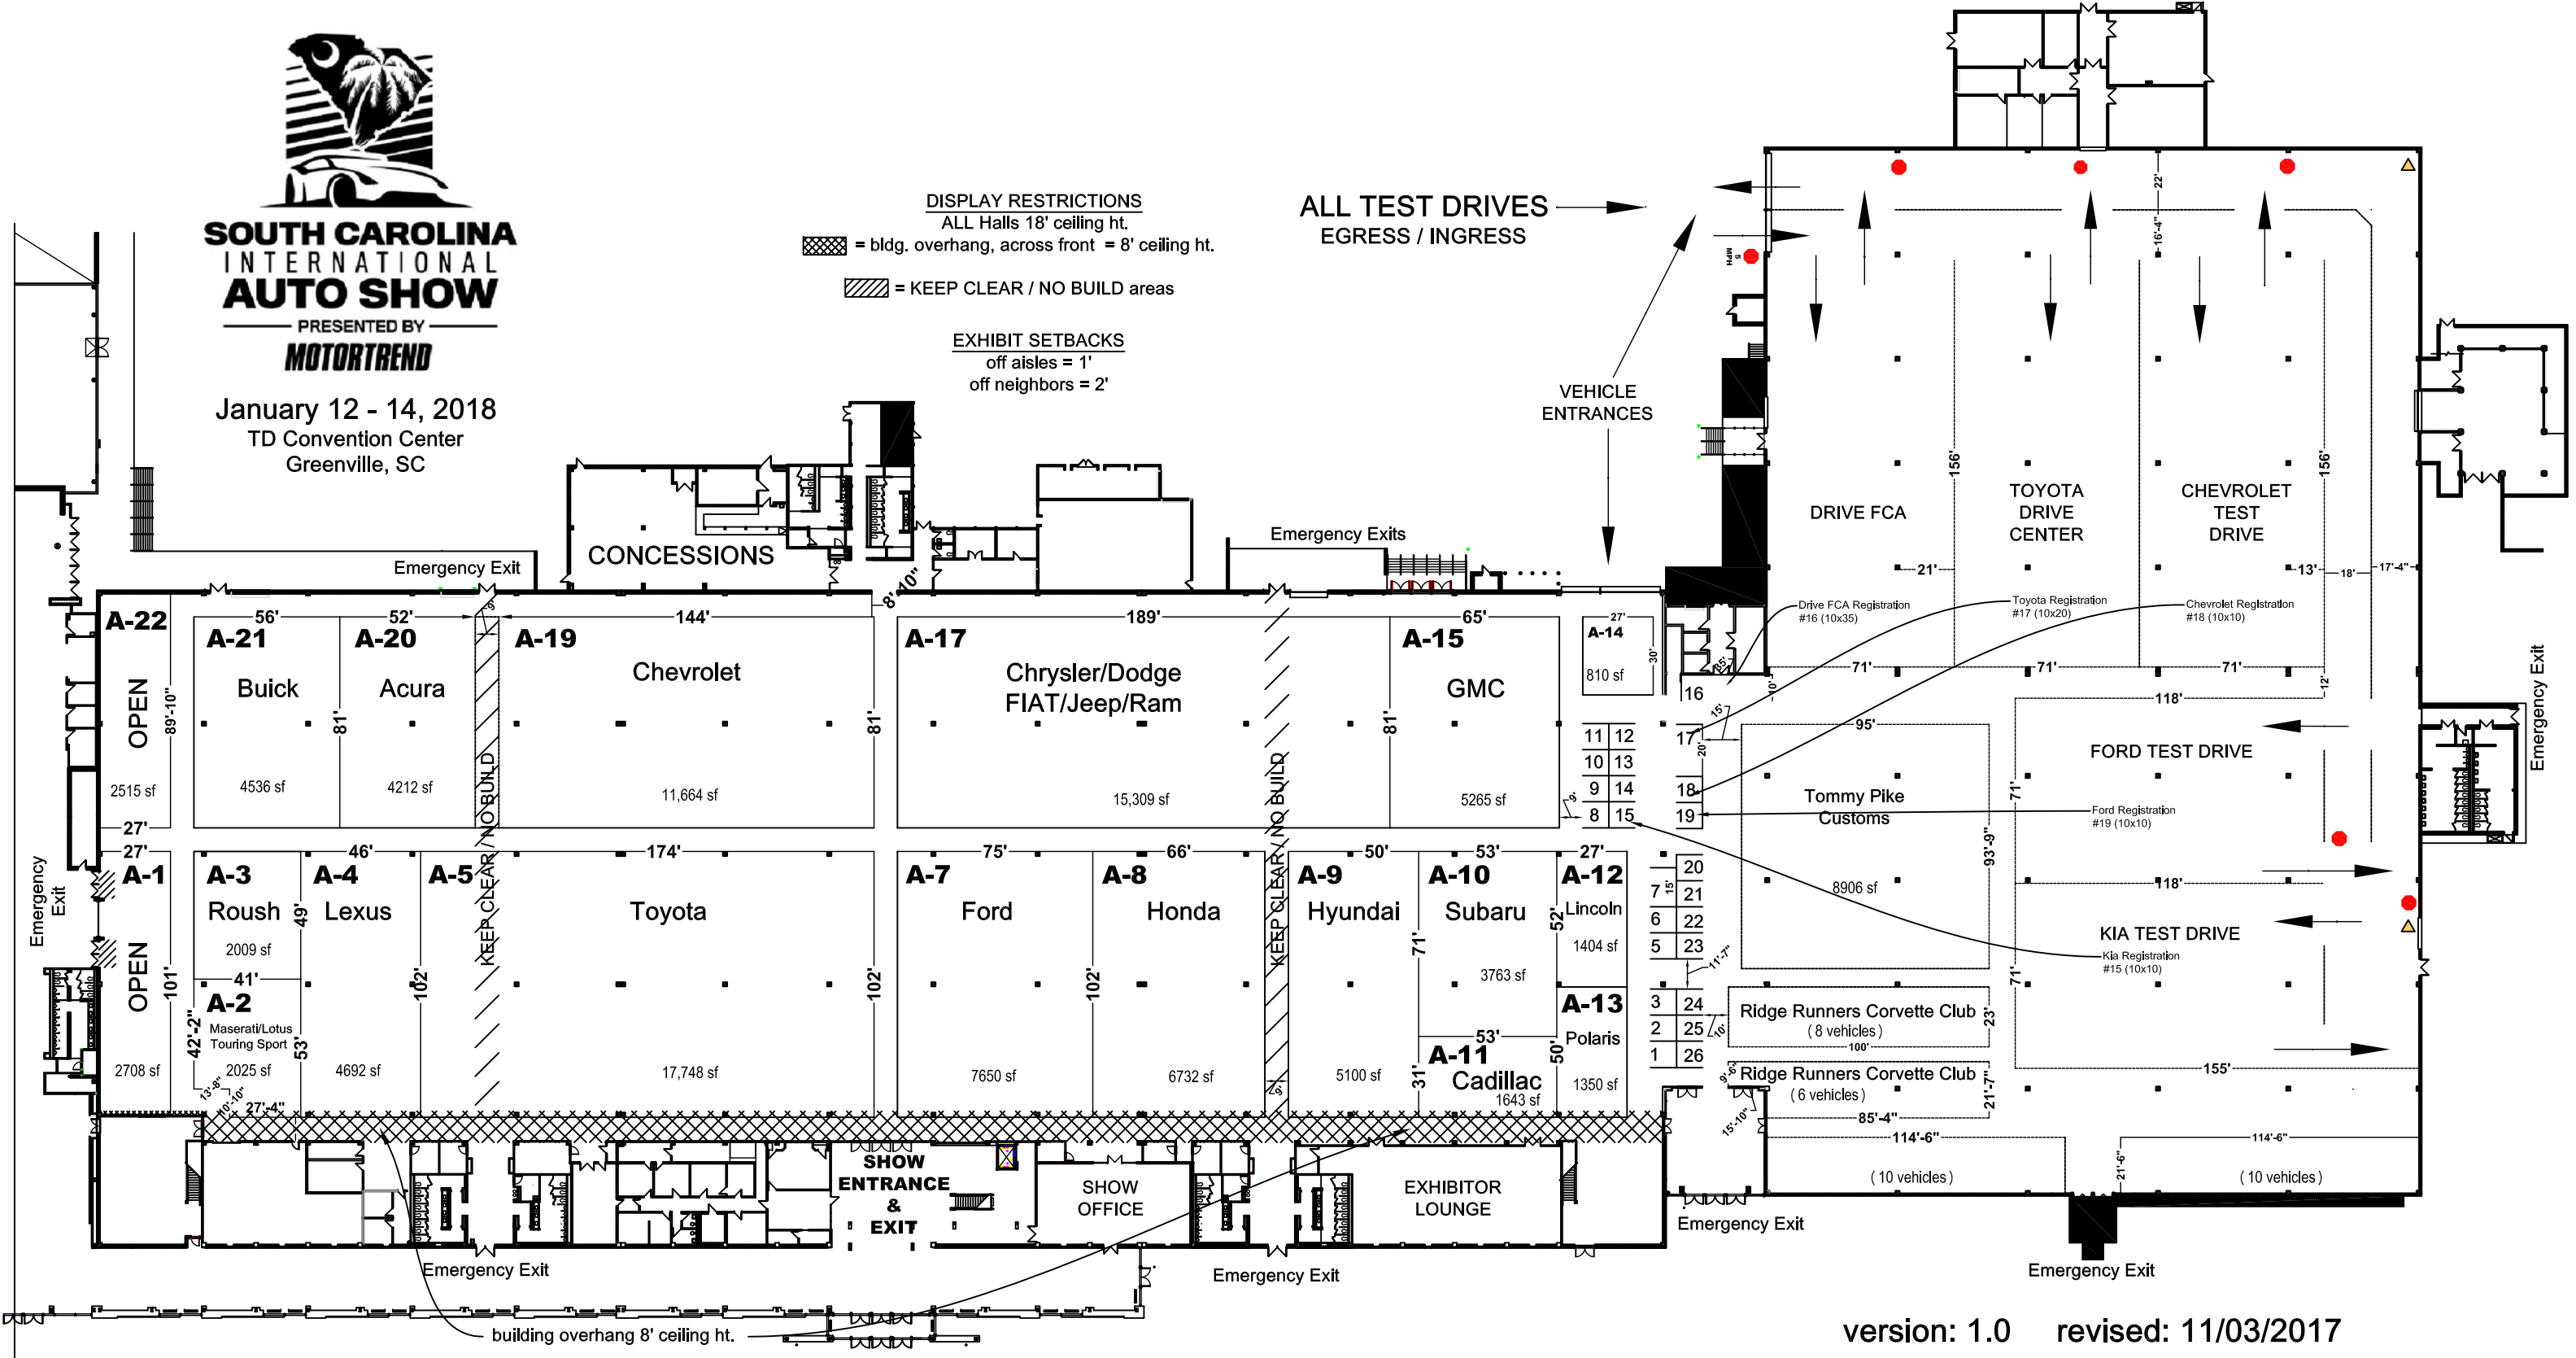

SOUTH CAROLINA INTERNATIONAL AUTO SHOW

PRESENTED BY
MOTORTREND

January 12 - 14, 2018
TD Convention Center
Greenville, SC

DISPLAY RESTRICTIONS

ALL Halls 18' ceiling ht.

= bldg. overhang, across front = 8' ceiling ht.

= KEEP CLEAR / NO BUILD areas

EXHIBIT SETBACKS

off aisles = 1'

off neighbors = 2'

ALL TEST DRIVES

EGRESS / INGRESS

VEHICLE ENTRANCES

version: 1.0 revised: 11/03/2017